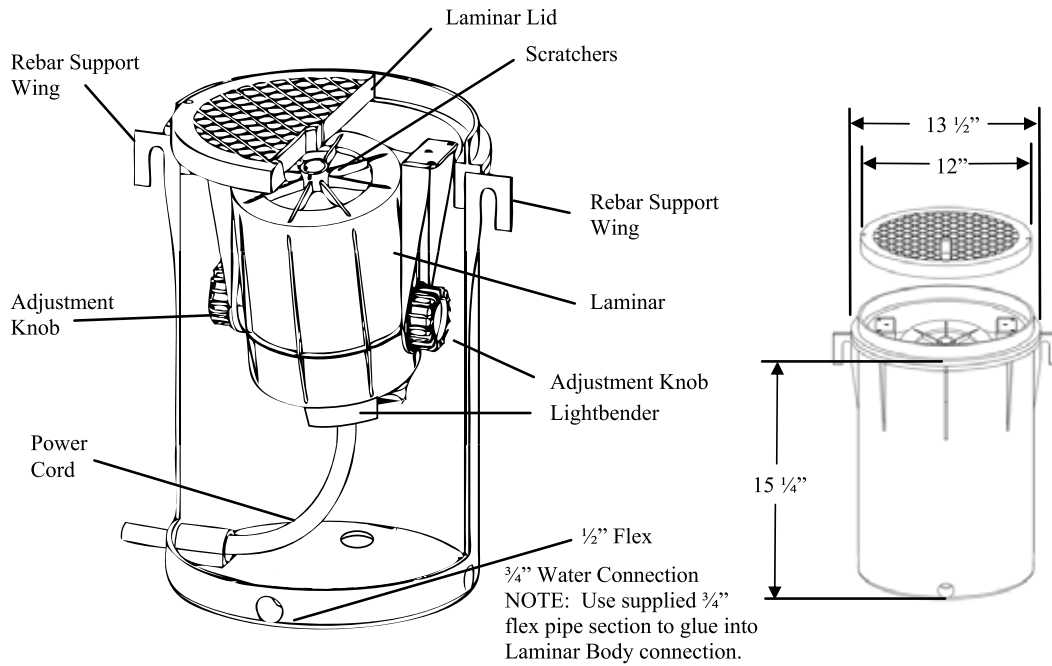

BENEFITS

- Completely programmable for wide array of colors and lighting effects.
- Self contained LED color changing synchronized light driver included with each product w/optional DMX controller.
- Set it as you like
- Super bright!!! 10 x brighter than any other products available today
- Multiple control systems options:
- DMX and RS232 programmable with a wide variety of music shows and controlled on and off with standard switching or remote
- Used as an aquatic and architectural theatrical fixture.
- Can be placed in most any location from concrete decks, raised bond beams or even soft scapes.
- Easy to install

SPECIFICATIONS

- 10 Watt
- 50 Ft.-100 Ft. cord and or Custom
- Laminars are designed for total water throws of 12 Ft. or less.
  example: 6' up, 6' out
  5' up, 7' out
  4' up, 8' out
- Warranty: 1 year