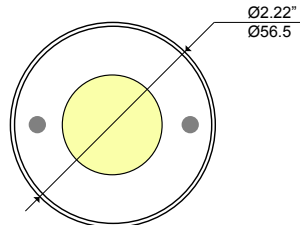

PROJECT	DATE
TYPE	QTY

IP 68 UNDERWATER LED STAINLESS STEEL LIGHT FIXTURE

UX-50-1023
 Threaded Flange for 1.5" F.I.P.

UX-50-1023
DESCRIPTION:

The UX-50 Stainless Steel LED Underwater Fixture has a variety of uses. With an IP68 rating this line is designed and engineered for outdoor and underwater use. This compact fixture is a powerhouse with a range of 45 to 90+ lumens per Watt.

A rugged 316 stainless steel fixture with a 10mm thick tempered glass lens covers a powerful 10W CREE high lumen output, high efficiency LED. Available in warm white, neutral white, cool white and RGB+W configurations.

FEATURES:

- No Visible LED Spots
- IP68
- 316 Stainless Steel
- 10mm tempered glass lens
- 10W CREE LED
- 4 LED color option

SPECIFICATIONS

Material	316 Stainless Steel
Cover	Tempered Glass (T=10mm)
IP Rating	IP68
Typical Power Consumption	10W
Input Voltage	12VDC Constant Current 350mA/700mA
Control	DMX512 / ON/ OFF
DMX Channel	4CHS (RGBW) @ DMX512 Control
Light Source	CREE
LED Chip Range	XP-E/XM-L High Lumen Output, High Efficacy
LED Quantity	1PCS
Color/CCT	3000K / 4000K / 6500K / RGBW
CRI	Ra ≥ 80
Lifespan	50,000 hrs.
Beam Angle	10°, 25°, 38°
Product Size	Ø2" x 1.5" x 1.9" h Ø50mm 39mm 49mm
Weight	0.9LBS / 0.41KG
Environment Parameter	Work Temperature -25°~45°
Storage Humidity	0~90°