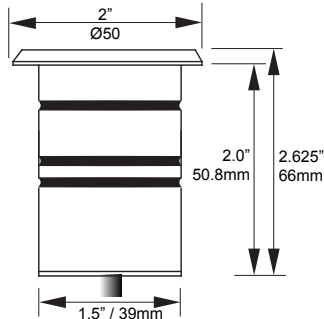

UX-50-T
UX-50-P

ORDERING

MODEL	LED	BEAM ANGLE	CORD LENGTH
____	- ____	- ____	- ____

UX-50-1023 - With Threaded Flange for 1.5" F.I.P

WW - 3000K
NW - 4000K
CW - 6500K

10 - 10°
25 - 25°
38 - 38°

15 - 15'
25 - 25'
50 - 50'
75 - 75'
100 - 100'

UX-50-T - Tripod Mount
UX-50-P - PVC Pipe Mount

RGB+W - Red/Green /Blue/White

ACCESSORIES

- **DMX4** - 4 Channel DMX512 Decoder for RGB+W
- **DE3** - STICK-DE3 DMX Wall Controller
- **RS232** - Advanced RS232 Serial Controller
- **EPICWIFI** - WiFi for Advanced RS232 Serial Cont.
- **PS18CC** - 18W Constant Current Power Supply
- **1023W** - White Fitting for Pool Light
- **1023B** - Black Fitting for Pool Light

IMPACT LIGHTING