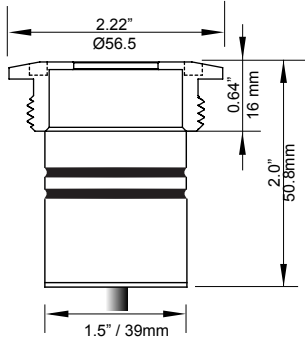

PROJECT	DATE
TYPE	QTY

IP 68 UNDERWATER LED STAINLESS STEEL LIGHT FIXTURE

UX-50-1023
 Threaded Flange for 1.5" F.I.P.

UX-50-1023
DESCRIPTION:

The UX-50 Stainless Steel LED Underwater Fixture has a variety of uses. With an IP68 rating this line is designed and engineered for outdoor and underwater use. This compact fixture is a powerhouse with a range of 45 to 90+ lumens per Watt.

A rugged 316 stainless steel fixture with a 10mm thick tempered glass lens covers a powerful 10W CREE high lumen output, high efficiency LED. Available in warm white, neutral white, cool white and RGB+W configurations.

FEATURES:

- No Visible LED Spots
- IP68
- 316 Stainless Steel
- 10mm tempered glass lens
- 10W CREE LED
- 4 LED color option

SPECIFICATIONS

Material	316 Stainless Steel
Cover	Tempered Glass (T=10mm)
IP Rating	IP68
Typical Power Consumption	10W
Input Voltage	12VDC Constant Current 350mA/700mA
Control	DMX512 / ON/ OFF
DMX Channel	4CHS (RGBW) @ DMX512 Control
Light Source	CREE
LED Chip Range	XP-E/XM-L High Lumen Output, High Efficacy
LED Quantity	1PCS
Color/CCT	3000K / 4000K / 6500K / RGBW
CRI	Ra ≥ 80
Lifespan	50,000 hrs.
Beam Angle	10°, 25°, 38°
Product Size	Ø2" x 1.5" x 1.9" h Ø50mm 39mm 49mm
Weight	0.9LBS / 0.41KG
Environment Parameter	Work Temperature -25°~45°
Storage Humidity	0~90°

MODEL	LED	BEAM ANGLE	CORD LENGTH
<input type="text"/>	- <input type="text"/>	- <input type="text"/>	- <input type="text"/>

UX-50-1023 - With Threaded Flange for 1.5" F.I.P

WW - 3000K
NW - 4000K
CW - 6500K