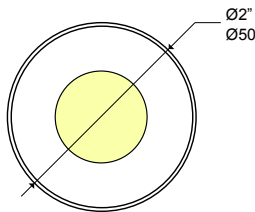

FEATURES:

- No Visible LED Spots
- IP68
- 316 Stainless Steel
- 10mm tempered glass lens
- 10W CREE LED
- 4 LED color option

SPECIFICATIONS

Material	316 Stainless Steel
Cover	Tempered Glass (T=10mm)
IP Rating	IP68
Typical Power Consumption	10W
Input Voltage	12VDC Constant Current 350mA/700mA
Control	DMX512 / ON/ OFF
DMX Channel	4CHS (RGBW) @ DMX512 Control
Light Source	CREE
LED Chip Range	XP-E/XM-L High Lumen Output, High Efficacy
LED Quantity	1PCS
Color/CCT	3000K / 4000K / 6500K / RGBW
CRI	Ra ≥ 80
Lifespan	50,000 hrs.
Beam Angle	10°, 25°, 38°
Product Size	Ø2" x 1.5" x 1.9" h Ø50mm 39mm 49mm
Weight	0.9LBS / 0.41KG
Environment Parameter	Work Temperature -25°~45°
Storage Humidity	0~90°

* 12VDC Requires Constant Current Driver

PHOTOMETRICS

LED	TYPICAL LIGHT EFFICIENCY
3000K	>55LM/W
4000K	>65LM/W
6000K	>90LM/W
RGB	>45LM/W

UX-50-T
 Tripod Mount

UX-50-P
 PVC Pipe Mount Fixture

UX-50-T
UX-50-P
ORDERING